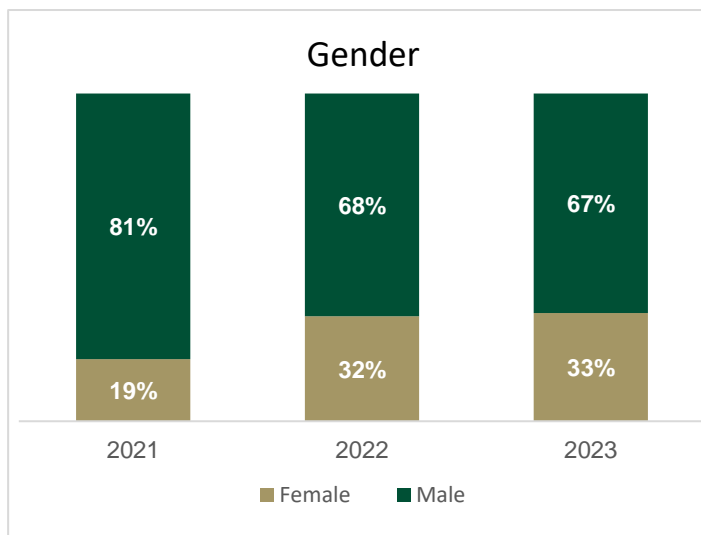

DTSC Annual Enrollment Trends 2018 – 2023

Bachelor's in Data Science: Fall 2023

Re-admit Students: **2%**
 Average Age: **21**
 International Students: **5%**
 Average GPA (Excluding New Freshmen): **3.1/4**
 Part-time: **9%**
 Out of State Students: **8%**