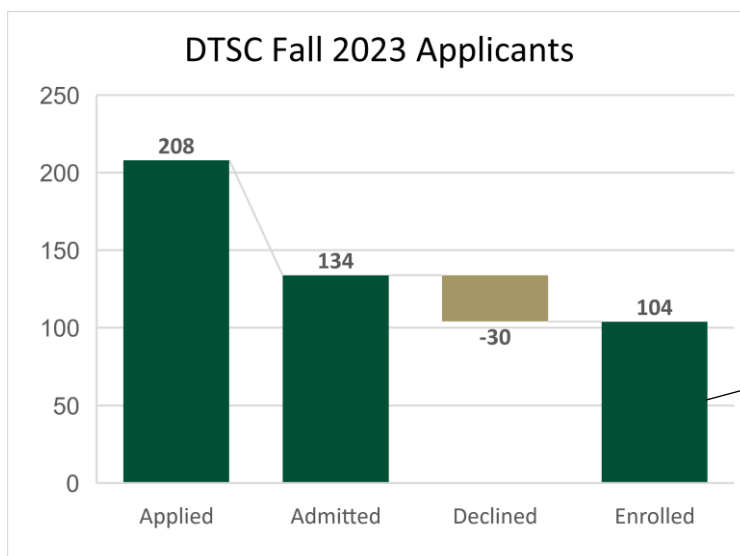

DTSC Annual Enrollment Trends 2018 – 2023

Bachelor's in Data Science: Fall 2023

Re-admit Students: **2%**
 Average Age: **21**
 International Students: **5%**
 Average GPA (Excluding New Freshmen): **3.1/4**
 Part-time: **9%**
 Out of State Students: **8%**