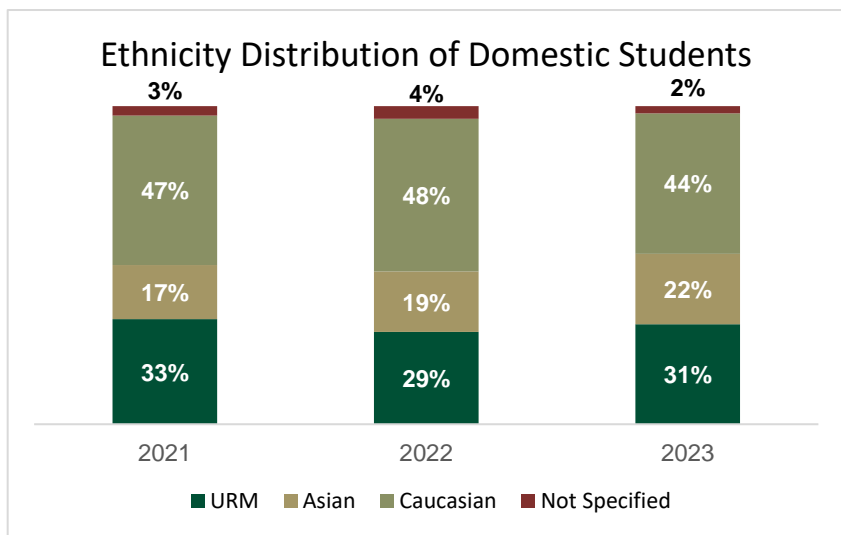

DTSC Annual Enrollment Trends 2018 – 2023

Bachelor's in Data Science: Fall 2023

Re-admit Students: **2%**
 Average Age: **21**
 International Students: **5%**
 Average GPA (Excluding New Freshmen): **3.1/4**
 Part-time: **9%**
 Out of State Students: **8%**